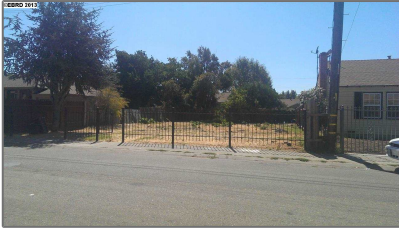

# Lots And Land For Sale

0 Sqft - 11103 NOVELDA DR, OAKLAND,  
California 94603-3633

## Basic [Details](#)

Property Type: **Lots And Land**

Listing Type: **For Sale**

Listing ID: **40938921**

Price: **\$33,000**

Bedrooms: **0**

Bathrooms: **0**

Half Bathrooms: **0**