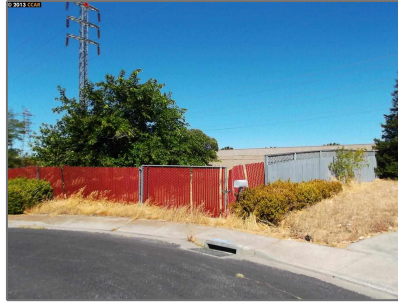

Lots And Land For Sale

0 Sqft - 2102 PAIGE CT, PITTSBURG, California
94565-4624

Basic [Details](#)

Property Type:	Lots And Land
Listing Type:	For Sale
Listing ID:	40938919
Price:	\$40,000
Bedrooms:	0
Bathrooms:	0
Half Bathrooms:	0
Square Footage:	0 Sqft
Year Built:	0
Lot Area:	15,638 Sqft

Address [Map](#)

Country:	US
State:	CA
County:	Contra Costa
City:	PITTSBURG
Zipcode:	94565-4624
Street:	PAIGE CT
Street Number:	2102
Floor Number:	0
Longitude:	W122° 4' 42.2"
Latitude:	N38° 1' 10.6"

Agent [Info](#)