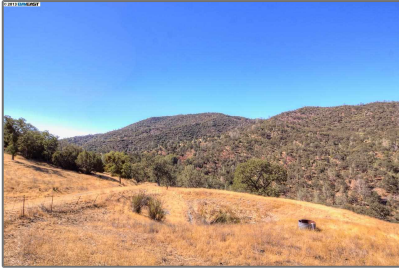

Lots And Land For Sale

0 Sqft - 20850 Mines Road, LIVERMORE,
California 94550

Basic [Details](#)

Property Type:	Lots And Land
Listing Type:	For Sale
Listing ID:	40938918
Price:	\$617,000
Bedrooms:	0
Bathrooms:	0
Half Bathrooms:	0
Square Footage:	0 Sqft
Year Built:	0
Lot Area:	10,425,600 Sqft

Features

View:

[Panoramic, Hills](#)

Address [Map](#)

Country:	US
State:	CA
County:	Alameda
City:	LIVERMORE
Zipcode:	94550
Street:	Mines Road
Street Number:	20850
Floor Number:	0

Longitude: **W122° 26' 47.3"**