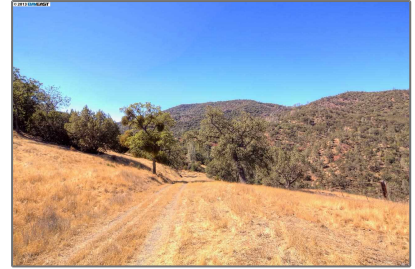

Lots And Land For Sale

0 Sqft - 20850 Mines Road, LIVERMORE,
California 94550

Basic [Details](#)

Property Type:	Lots And Land
Listing Type:	For Sale
Listing ID:	40938918
Price:	\$617,000
Bedrooms:	0
Bathrooms:	0
Half Bathrooms:	0
Square Footage:	0 Sqft
Year Built:	0
Lot Area:	10,425,600 Sqft

Features

View:

[Panoramic, Hills](#)

Address [Map](#)

Country:	US
State:	CA
County:	Alameda
City:	LIVERMORE
Zipcode:	94550
Street:	Mines Road
Street Number:	20850
Floor Number:	0

Longitude: **W122° 26' 47.3"**