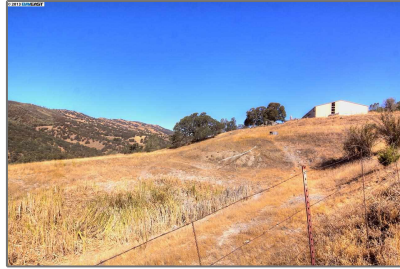

Lots And Land For Sale

0 Sqft - 20850 Mines Road, LIVERMORE,
California 94550

Basic [Details](#)

Property Type:	Lots And Land
Listing Type:	For Sale
Listing ID:	40938918
Price:	\$617,000
Bedrooms:	0
Bathrooms:	0
Half Bathrooms:	0
Square Footage:	0 Sqft
Year Built:	0
Lot Area:	10,425,600 Sqft

Features

View:

[Panoramic, Hills](#)

Address [Map](#)

Country:	US
State:	CA
County:	Alameda
City:	LIVERMORE
Zipcode:	94550
Street:	Mines Road
Street Number:	20850
Floor Number:	0

Longitude: **W122° 26' 47.3"**