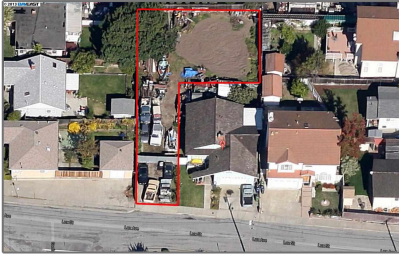

Lots And Land For Sale

0 Sqft - 0 Lux, CASTRO VALLEY, California
94546-0000

Basic [Details](#)

Property Type:	Lots And Land
Listing Type:	For Sale
Listing ID:	40938916
Price:	\$160,000
Bedrooms:	0
Bathrooms:	0
Half Bathrooms:	0
Square Footage:	0 Sqft
Year Built:	0
Lot Area:	7,228 Sqft

Address [Map](#)

Country:	US
State:	CA
County:	Alameda
City:	CASTRO VALLEY
Zipcode:	94546-0000
Street:	Lux
Street Number:	0
Floor Number:	0
Longitude:	W123° 55' 13.9"
Latitude:	N37° 42' 19"

Agent [Info](#)