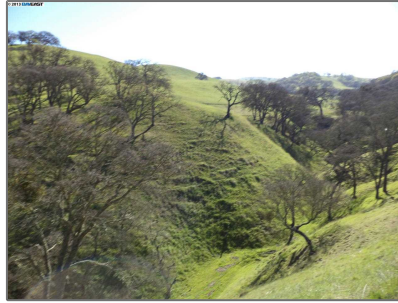

Lots And Land For Sale

0 Sqft - 00 Crane Ridge Road, LIVERMORE, California 94551

Basic [Details](#)

Property Type:	Lots And Land
Listing Type:	For Sale
Listing ID:	40938877
Price:	\$840,000
Bedrooms:	0
Bathrooms:	0
Half Bathrooms:	0
Square Footage:	0 Sqft
Year Built:	0
Lot Area:	2,613,600 Sqft

Address [Map](#)

Country:	US
State:	CA
County:	Alameda
City:	LIVERMORE
Zipcode:	94551
Street:	Crane Ridge Road
Street Number:	00
Floor Number:	0

Features

View:

[Pasture](#)

Longitude: **W122° 19' 24.6"**

Latitude: **N37° 38' 10.3"**