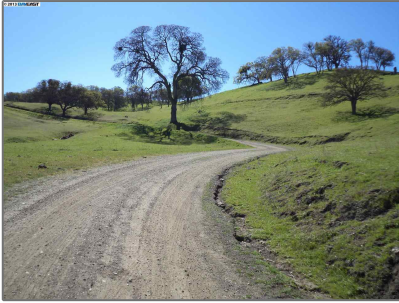

Lots And Land For Sale

0 Sqft - 00 Crane Ridge Road, LIVERMORE, California 94551

Basic [Details](#)

Property Type:	Lots And Land
Listing Type:	For Sale
Listing ID:	40938877
Price:	\$840,000
Bedrooms:	0
Bathrooms:	0
Half Bathrooms:	0
Square Footage:	0 Sqft
Year Built:	0
Lot Area:	2,613,600 Sqft

Address [Map](#)

Country:	US
State:	CA
County:	Alameda
City:	LIVERMORE
Zipcode:	94551
Street:	Crane Ridge Road
Street Number:	00
Floor Number:	0

Features

View:

[Pasture](#)

Longitude: **W122° 19' 24.6"**

Latitude: **N37° 38' 10.3"**