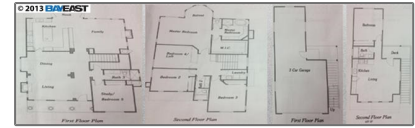

## Basic Details

Property Type:	<b>Lots And Land</b>
Listing Type:	<b>For Sale</b>
Listing ID:	<b>40938827</b>
Price:	<b>\$351,000</b>
Bedrooms:	<b>0</b>
Bathrooms:	<b>0</b>
Half Bathrooms:	<b>0</b>
Square Footage:	<b>0 Sqft</b>
Year Built:	<b>0</b>
Lot Area:	<b>13,869 Sqft</b>