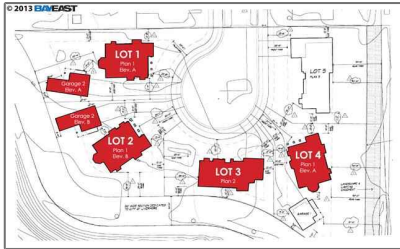

## Basic Details

Property Type:	<b>Lots And Land</b>
Listing Type:	<b>For Sale</b>
Listing ID:	<b>40938826</b>
Price:	<b>\$371,000</b>
Bedrooms:	<b>0</b>
Bathrooms:	<b>0</b>
Half Bathrooms:	<b>0</b>
Square Footage:	<b>0 Sqft</b>
Year Built:	<b>0</b>
Lot Area:	<b>11,725 Sqft</b>

## Address Map

Country:	<b>US</b>
State:	<b>CA</b>
County:	<b>Alameda</b>
City:	<b>LIVERMORE</b>
Zipcode:	<b>94551-7804</b>
Street:	<b>ORCHID ST</b>
Street Number:	<b>1130</b>
Floor Number:	<b>0</b>
Longitude:	<b>W122° 16' 29.9"</b>
Latitude:	<b>N37° 42' 52.2"</b>