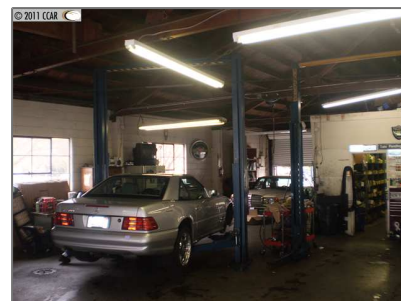

Comm Industrial For Sale

For Sale

3,030 Sqft - 3360 MOUNT DIABLO BLVD,
LAFAYETTE, California 94549-4012

Basic [Details](#)

Property Type: **Comm Industrial
For Sale**

Listing Type: **For Sale**

Listing ID: **40938762**

Price: **\$702,000**

Bedrooms: **0**

Bathrooms: **0**

Half Bathrooms: **0**

Square Footage: **3,030 Sqft**

Year Built: **1952**

Lot Area: **9,600 Sqft**

Features