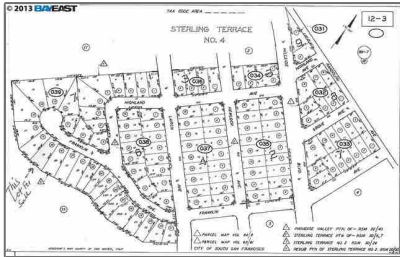

# Lots And Land For Sale

0 Sqft - 52 Franklin Ave, SOUTH SAN FRANCISCO, California 94080

## Basic [Details](#)

Property Type:	<b>Lots And Land</b>
Listing Type:	<b>For Sale</b>
Listing ID:	<b>40938757</b>
Price:	<b>\$150,000</b>
Bedrooms:	<b>0</b>
Bathrooms:	<b>0</b>
Half Bathrooms:	<b>0</b>
Square Footage:	<b>0 Sqft</b>
Year Built:	<b>0</b>
Lot Area:	<b>8,379 Sqft</b>

## Address [Map](#)

Country:	<b>US</b>
State:	<b>CA</b>
County:	<b>San Mateo</b>
City:	<b>SOUTH SAN FRANCISCO</b>
Zipcode:	<b>94080</b>
Street:	<b>Franklin Ave</b>
Street Number:	<b>52</b>

## Features

View:

[Hills, Bay, City Lights](#)

Floor Number: **0**

Longitude: **W123° 35' 2.6"**

Latitude: **N37° 39' 54.2"**