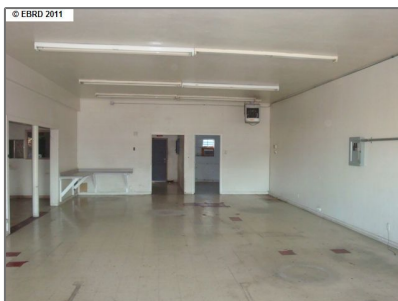

Comm Industrial For Sale

For Sale

2,925 Sqft - 270 -274 E 10TH ST, PITTSBURG,
California 94565-2507

Basic [Details](#)

Property Type: **Comm Industrial
For Sale**

Listing Type: **For Sale**

Listing ID: **40938701**

Price: **$119,000**

Bedrooms: **0**

Bathrooms: **0**

Half Bathrooms: **0**

Square Footage: **2,925 Sqft**

Year Built: **1948**

Lot Area: **6,000 Sqft**

Address [Map](#)

Country: **US**

State: **CA**

County: **Contra Costa**

City: **PITTSBURG**

Zipcode: **94565-2507**

Street: **-274 E 10TH ST**

Features

Roof:

[Unknown](#)