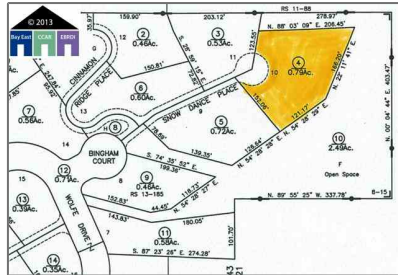

Lots And Land For Sale

0 Sqft - 0 Snow Dance, TRUCKEE, California
96161

Basic [Details](#)

Property Type:	Lots And Land
Listing Type:	For Sale
Listing ID:	40938589
Price:	\$125,000
Bedrooms:	0
Bathrooms:	0
Half Bathrooms:	0
Square Footage:	0 Sqft
Year Built:	0
Lot Area:	34,412 Sqft

Address [Map](#)

Country:	US
State:	CA
County:	Nevada
City:	TRUCKEE
Zipcode:	96161
Street:	Snow Dance
Street Number:	0
Floor Number:	0

Features

View:

[Hills, Greenbelt](#)

Longitude: **W121° 42' 31.9"**

Latitude: **N39° 19' 30.4"**