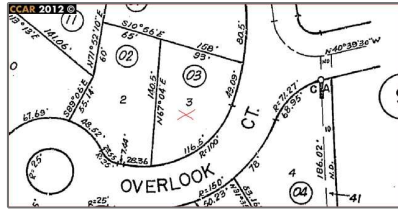

## Basic [Details](#)

Property Type:	<b>Lots And Land</b>
Listing Type:	<b>For Sale</b>
Listing ID:	<b>40938472</b>
Price:	<b>\$280,000</b>
Bedrooms:	<b>0</b>
Bathrooms:	<b>0</b>
Half Bathrooms:	<b>0</b>
Square Footage:	<b>0 Sqft</b>
Year Built:	<b>0</b>
Lot Area:	<b>9,191 Sqft</b>

## Address [Map](#)

Country:	<b>US</b>
State:	<b>CA</b>
County:	<b>Contra Costa</b>
City:	<b>WALNUT CREEK</b>
Zipcode:	<b>94597-3068</b>
Street:	<b>OVERLOOK CT</b>
Street Number:	<b>0</b>
Floor Number:	<b>0</b>

## Features

View: [Mt Diablo](#)

Longitude: **W123° 55' 33.1"**

Latitude: **N37° 54' 35.6"**