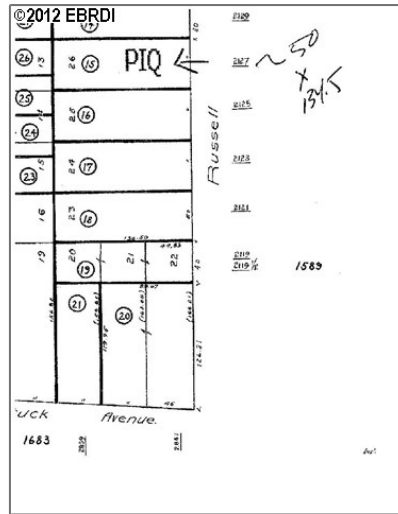

Lots And Land For Sale

0 Sqft - 2127 RUSSELL ST, BERKELEY, California
94705-1006

Basic Details

Property Type: **Lots And Land**

Listing Type: **For Sale**

Listing ID: **40938466**

Price: **\$159,000**

Bedrooms: **0**

Bathrooms: **0**

Half Bathrooms: **0**

Square Footage: **0 Sqft**

Year Built: **0**

Lot Area: **6,725 Sqft**

Address Map

Country: **US**

State: **CA**

County: **Alameda**

City: **BERKELEY**

Zipcode: **94705-1006**

Street: **RUSSELL ST**

Street Number: **2127**

Floor Number: **0**

Longitude: **W123° 44' 4.4"**

Latitude: **N37° 51' 25.8"**