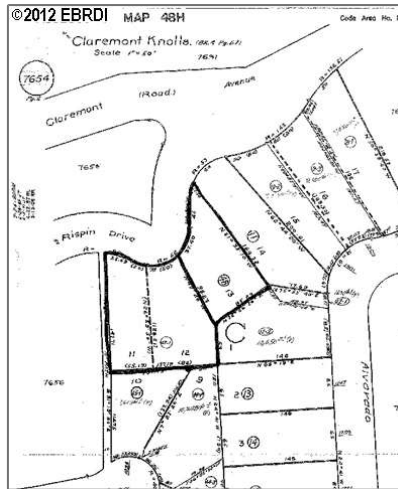

Lots And Land For Sale

0 Sqft - 1074 RISPIN DR, BERKELEY, California
94705

Basic Details

Property Type: **Lots And Land**

Listing Type: **For Sale**

Listing ID: **40938450**

Price: **\$90,000**

Bedrooms: **0**

Bathrooms: **0**

Half Bathrooms: **0**

Square Footage: **0 Sqft**

Year Built: **0**

Lot Area: **28,000 Sqft**

Address Map

Country: **US**

State: **CA**

County: **Alameda**

City: **BERKELEY**

Zipcode: **94705**

Street: **RISPIN DR**

Street Number: **1074**

Floor Number: **0**

Longitude: **W123° 45' 59.7"**

Latitude: **N37° 51' 48.7"**