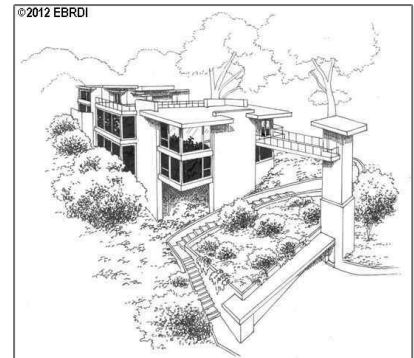

Lots And Land For Sale

0 Sqft - 1074 RISPIN DR, BERKELEY, California
94705

Basic Details

Property Type: **Lots And Land**

Listing Type: **For Sale**

Listing ID: **40938450**

Price: **\$90,000**

Bedrooms: **0**