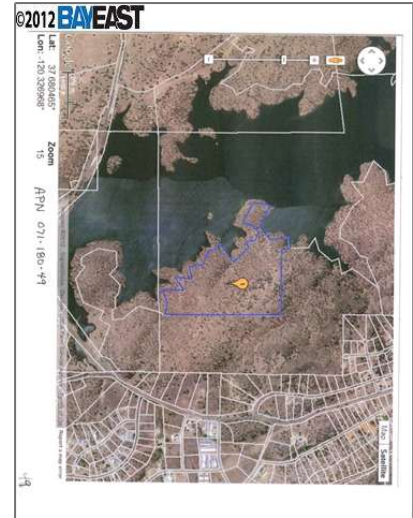

# Lots And Land For Sale

0 Sqft - 000 Lake Don Pedro, LA GRANGE,  
California 95329

## Basic [Details](#)

Property Type:	<b>Lots And Land</b>
Listing Type:	<b>For Sale</b>
Listing ID:	<b>40938411</b>
Price:	<b>\$1,560,000</b>
Bedrooms:	<b>0</b>
Bathrooms:	<b>0</b>
Half Bathrooms:	<b>0</b>
Square Footage:	<b>0 Sqft</b>
Year Built:	<b>0</b>
Lot Area:	<b>14,374,800 Sqft</b>

## Address [Map](#)

Country:	<b>US</b>
State:	<b>CA</b>
County:	<b>Stanislaus</b>
City:	<b>LA GRANGE</b>
Zipcode:	<b>95329</b>

## Features

View:

[Panoramic, Hills, Lake](#)

Street: **Lake Don Pedro**

Street Number: **000**

Floor Number: **0**

Longitude: **W121° 39' 48.3"**

Latitude: **N37° 40' 45.6"**