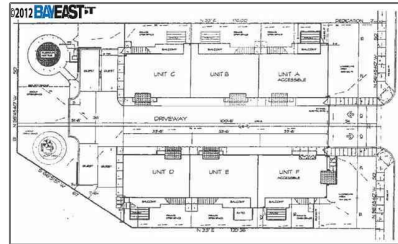

Lots And Land For Sale

0 Sqft - 37501 Cherry St, NEWARK, California
94560-1722

Basic Details

Property Type:	Lots And Land
Listing Type:	For Sale
Listing ID:	40938392
Price:	\$495,000
Bedrooms:	0
Bathrooms:	0
Half Bathrooms:	0
Square Footage:	0 Sqft
Year Built:	0
Lot Area:	16,730 Sqft

Address Map

Country:	US
State:	CA
County:	Alameda
City:	NEWARK
Zipcode:	94560-1722
Street:	Cherry St
Street Number:	37501
Floor Number:	0
Longitude:	W123° 58' 24.8"
Latitude:	N37° 31' 44.7"

Agent Info

✉ ashwin@plexoware.com