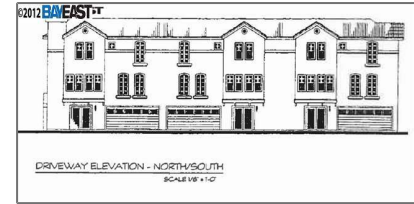

Lots And Land For Sale

0 Sqft - 37501 Cherry St, NEWARK, California
94560-1722

Basic Details

Property Type:	Lots And Land
Listing Type:	For Sale
Listing ID:	40938392
Price:	\$495,000
Bedrooms:	0
Bathrooms:	0
Half Bathrooms:	0
Square Footage:	0 Sqft
Year Built:	0
Lot Area:	16,730 Sqft