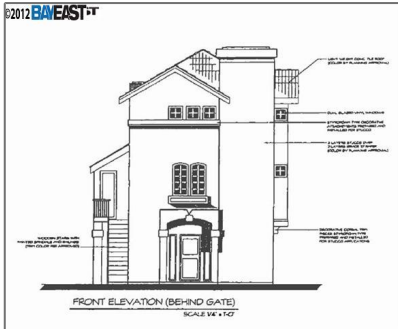

Lots And Land For Sale

0 Sqft - 37501 Cherry St, NEWARK, California
94560-1722

Basic Details

Property Type:	Lots And Land
Listing Type:	For Sale
Listing ID:	40938392
Price:	\$495,000
Bedrooms:	0
Bathrooms:	0
Half Bathrooms:	0
Square Footage:	0 Sqft
Year Built:	0
Lot Area:	16,730 Sqft