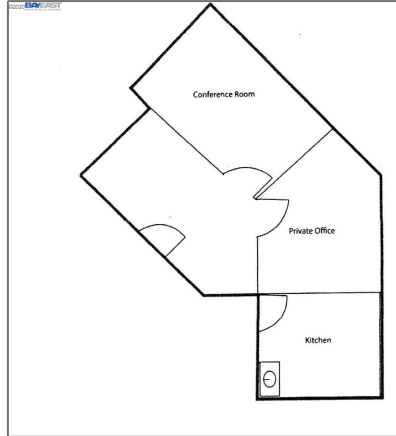

Comm Industrial For Lease For Rent

8,092 Sqft - 309 Lennon Ln, WALNUT CREEK,
California 94598

Basic [Details](#)

Property Type:	Comm Industrial For Lease
Listing Type:	For Rent
Listing ID:	40929989
Price:	\$1,490
Bedrooms:	0
Bathrooms:	0
Half Bathrooms:	0
Square Footage:	8,092 Sqft
Year Built:	1981
Lot Area:	4,046 Sqft

Zipcode:	94598
Street:	Lennon Ln
Street Number:	309
Floor Number:	0
Longitude:	W123° 58' 11.3"
Latitude:	N37° 55' 34.3"

Agent [Info](#)

✉ ashwin@plexoware.com

-
