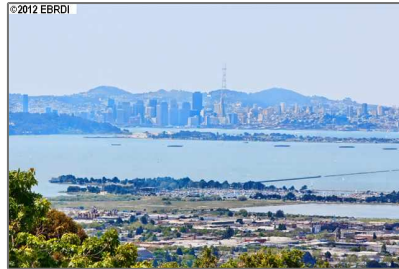

Lots And Land For Sale

0 Sqft - 524 CRAGMONT AVE, BERKELEY,
California 94708-1207

Basic [Details](#)

Property Type:	Lots And Land
Listing Type:	For Sale
Listing ID:	40938309
Price:	$500,000
Bedrooms:	0
Bathrooms:	0
Half Bathrooms:	0
Square Footage:	0 Sqft
Year Built:	0
Lot Area:	6,750 Sqft

Address [Map](#)

Country:	US
State:	CA
County:	Alameda
City:	BERKELEY
Zipcode:	94708-1207
Street:	CRAGMONT AVE
Street Number:	524
Floor Number:	0

Features

☒ View:

Panoramic, Bay, City
Lights, San Francisco,
Golden Gate Bridge, Bay
Bridge