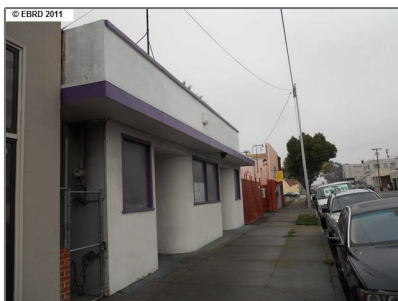

## For Sale

2,660 Sqft - 426 10th, PITTSBURG, California  
94565

Square Footage: **2,660 Sqft**

Year Built: **1949**

Lot Area: **6,090 Sqft**

### Features

Heating System: **Electric**

Roof: **Tar And Gravel**

Street Number: **426**

Floor Number: **0**

Longitude: **W122° 7' 10.2"**

Latitude: **N38° 1' 34.7"**