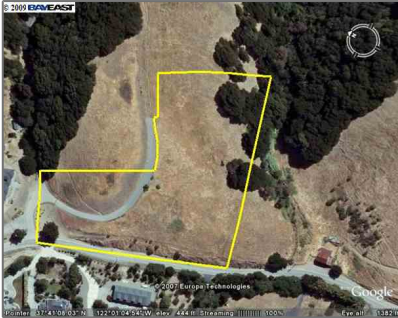

Lots And Land For Sale

0 Sqft - 25520 Palomares Rd, CASTRO VALLEY,
California 94552-9716

Basic Details

Property Type:	Lots And Land
Listing Type:	For Sale
Listing ID:	40938109
Price:	\$850,000
Bedrooms:	0
Bathrooms:	0
Half Bathrooms:	0
Square Footage:	0 Sqft
Year Built:	0
Lot Area:	224,334 Sqft

Features

View:

**Panoramic, Canyon, Hills,
Wooded**

Address Map

Country:	US
State:	CA
County:	Alameda
City:	CASTRO VALLEY
Zipcode:	94552-9716
Street:	Palomares Rd
Street Number:	25520
Floor Number:	0

Longitude: **W123° 58' 50.3"**