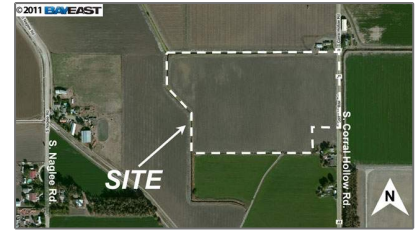

Lots And Land For Sale

0 Sqft - 19973 CORRAL HOLLOW RD, TRACY,
California 95304

Basic Details

Property Type: **Lots And Land**

Listing Type: **For Sale**

Listing ID: **40938036**

Price: **$325,000**

Bedrooms: **0**

Bathrooms: **0**

Half Bathrooms: **0**

Square Footage: **0 Sqft**

Year Built: **0**

Lot Area: **1,219,680 Sqft**

Address Map

Country: **US**

State: **CA**

County: **San Joaquin**

City: **TRACY**

Zipcode: **95304**

Street: **CORRAL HOLLOW
RD**

Street Number: **19973**

Floor Number: **0**

Longitude: **W122° 32' 38.4"**

Latitude: **N37° 46' 42.6"**

Agent Info

✉ ashwin@plexoware.com

No Image