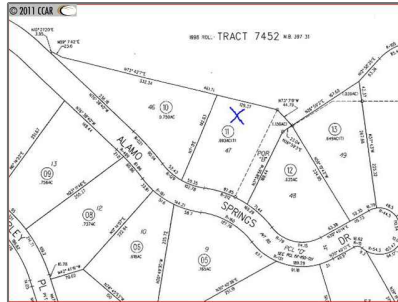

# Lots And Land For Sale

0 Sqft - 143 ALAMO SPRINGS DR-Lot 47, ALAMO, California 94507-2061

## Basic [Details](#)

Property Type:	<b>Lots And Land</b>
Listing Type:	<b>For Sale</b>
Listing ID:	<b>40938020</b>
Price:	<b>\$675,000</b>
Bedrooms:	<b>0</b>
Bathrooms:	<b>0</b>
Half Bathrooms:	<b>0</b>
Square Footage:	<b>0 Sqft</b>
Year Built:	<b>0</b>
Lot Area:	<b>24,132 Sqft</b>

## Address [Map](#)

Country:	<b>US</b>
State:	<b>CA</b>
County:	<b>Contra Costa</b>
City:	<b>ALAMO</b>
Zipcode:	<b>94507-2061</b>
Street:	<b>ALAMO SPRINGS DR-Lot 47</b>
Street Number:	<b>143</b>

Floor Number: **0**

Longitude: **W123° 59' 4.6"**

Latitude: **N37° 50' 46.9"**