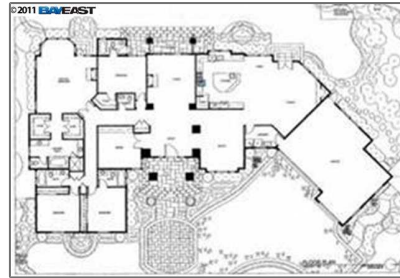

Lots And Land For Sale

0 Sqft - 5716 Ohana Place, PLEASANTON,
California 94566-3827

Basic [Details](#)

Property Type:	Lots And Land
Listing Type:	For Sale
Listing ID:	40938004
Price:	\$375,000
Bedrooms:	0
Bathrooms:	0
Half Bathrooms:	0
Square Footage:	0 Sqft
Year Built:	0
Lot Area:	16,035 Sqft

Address [Map](#)

Country:	US
State:	CA
County:	Alameda
City:	PLEASANTON
Zipcode:	94566-3827
Street:	Ohana Place
Street Number:	5716
Floor Number:	0

Features

View:

[Hills, Ridge](#)

Longitude: **W122° 7' 22.6"**