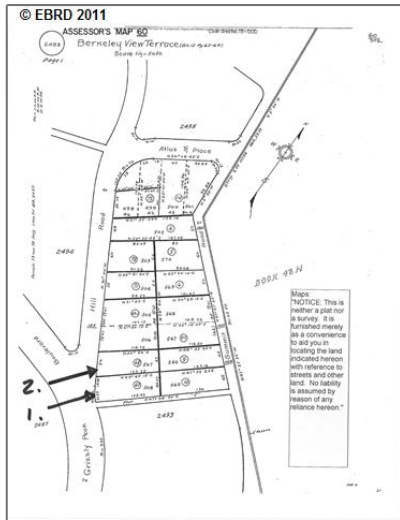

# Lots And Land For Sale

0 Sqft - 2 HILL RD, BERKELEY, California  
94708-2150

## Basic Details

Property Type:	<b>Lots And Land</b>
Listing Type:	<b>For Sale</b>
Listing ID:	<b>40937958</b>
Price:	<b>\$159,000</b>
Bedrooms:	<b>0</b>
Bathrooms:	<b>0</b>
Half Bathrooms:	<b>0</b>
Square Footage:	<b>0 Sqft</b>
Year Built:	<b>0</b>
Lot Area:	<b>5,571 Sqft</b>

## Address Map

Country:	<b>US</b>
State:	<b>CA</b>
County:	<b>Alameda</b>
City:	<b>BERKELEY</b>
Zipcode:	<b>94708-2150</b>
Street:	<b>HILL RD</b>
Street Number:	<b>2</b>
Floor Number:	<b>0</b>
Longitude:	<b>W123° 45' 3.4"</b>
Latitude:	<b>N37° 53' 9.4"</b>