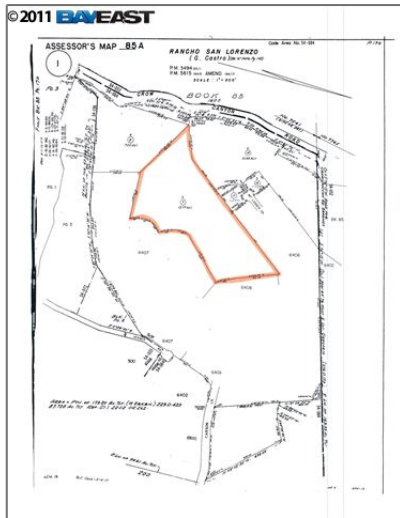

Lots And Land For Sale

0 Sqft - 5851 CROW CANYON RD, CASTRO VALLEY, California 94552-2613

Basic [Details](#)

Property Type: **Lots And Land**

Listing Type: **For Sale**

Listing ID: **40937934**

Price: **\$425,000**

Bedrooms: **0**

Bathrooms: **0**

Half Bathrooms: **0**

Square Footage: **0 Sqft**

Year Built: **0**

Lot Area: **599,821 Sqft**

Features

View:

[Other, Panoramic, Downtown, Canyon, Hills, Bay, City Lights, San Francisco, Wooded, Greenbelt, Mountains, Partial, Water, Bay Bridge](#)

Address [Map](#)

Country: **US**

State: **CA**

County: **Alameda**

City: **CASTRO VALLEY**

Zipcode: **94552-2613**

Street: **CROW CANYON RD**

Street Number: **5851**

Floor Number: **0**

Longitude: **W123° 57' 42.9"**

Latitude: **N37° 42' 39.5"**

Agent [Info](#)