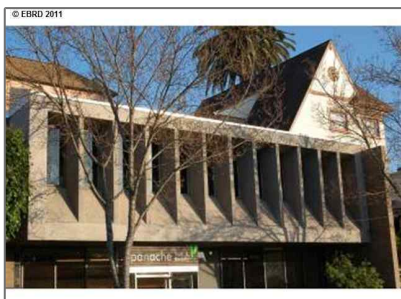

Comm Industrial For Lease For Rent

1,580 Sqft - 1537 SHATTUCK AVE, BERKELEY,
California 94709-1516

Basic [Details](#)

Property Type: **Comm Industrial
For Lease**

Listing Type: **For Rent**

Listing ID: **40937878**