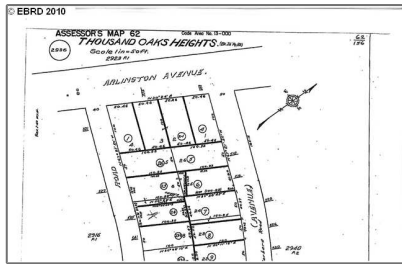

Lots And Land For Sale

0 Sqft - 535 SAN LUIS RD, BERKELEY, California
94707-1723

Basic [Details](#)

Property Type:	Lots And Land
Listing Type:	For Sale
Listing ID:	40937855
Price:	\$325,000
Bedrooms:	0
Bathrooms:	0
Half Bathrooms:	0
Square Footage:	0 Sqft
Year Built:	0
Lot Area:	4,000 Sqft

Address [Map](#)

Country:	US
State:	CA
County:	Alameda
City:	BERKELEY
Zipcode:	94707-1723
Street:	SAN LUIS RD
Street Number:	535
Floor Number:	0
Longitude:	W123° 43' 25.7"

Features

View:

[Hills](#)

Latitude: