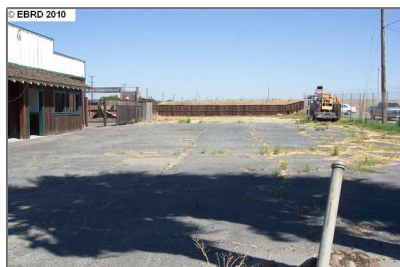

Comm Industrial For Sale

For Sale

1,250 Sqft - 6464 BETHEL ISLAND Rd., BETHEL ISLAND, California 94511

Basic [Details](#)

Property Type: **Comm Industrial For Sale**

Listing Type: **For Sale**

Listing ID: **40937846**

Price: **\$350,000**

Bedrooms: **0**

Bathrooms: **0**

Half Bathrooms: **0**

Square Footage: **1,250 Sqft**

Year Built: **1968**

Lot Area: **64,468 Sqft**

Features

✓ Heating System: **No Heat**

✓ Roof: **Tar And Gravel**

Address [Map](#)

Country: **US**

State: **CA**

County: **Contra Costa**

City: **BETHEL ISLAND**

Zipcode: **94511**