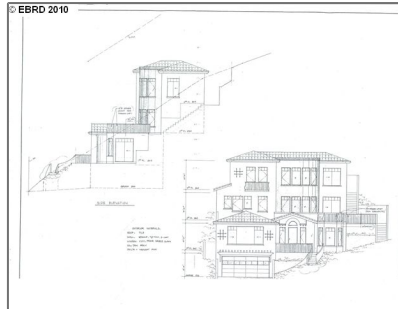

Lots And Land For Sale

0 Sqft - 6650 HEATHER RIDGE WAY, OAKLAND,
California 94611-1211

Basic [Details](#)

Property Type:	Lots And Land
Listing Type:	For Sale
Listing ID:	40937792
Price:	\$49,000
Bedrooms:	0
Bathrooms:	0
Half Bathrooms:	0
Square Footage:	0 Sqft
Year Built:	0
Lot Area:	10,031 Sqft

Address [Map](#)

Country:	US
State:	CA
County:	Alameda
City:	OAKLAND

Features

View:

[Canyon, Wooded,
Greenbelt](#)

Zipcode: **94611-1211**

Street: **HEATHER RIDGE
WAY**

Street Number: **6650**