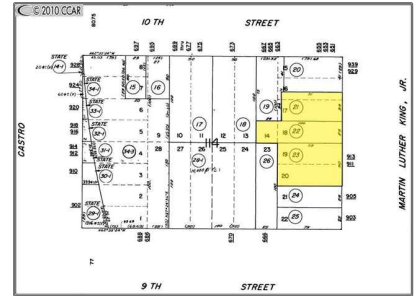

# Lots And Land For Sale

0 Sqft - 913 MARTIN LUTHER KING JR WAY,  
OAKLAND, California 94607-3619

## Basic [Details](#)

Property Type:	<b>Lots And Land</b>
Listing Type:	<b>For Sale</b>
Listing ID:	<b>40937582</b>
Price:	<b>\$495,000</b>
Bedrooms:	<b>0</b>
Bathrooms:	<b>0</b>
Half Bathrooms:	<b>0</b>
Square Footage:	<b>0 Sqft</b>
Year Built:	<b>0</b>
Lot Area:	<b>8,664 Sqft</b>

## Address [Map](#)

Country:	<b>US</b>
State:	<b>CA</b>
County:	<b>Alameda</b>
City:	<b>OAKLAND</b>
Zipcode:	<b>94607-3619</b>
Street:	<b>MARTIN LUTHER KING JR WAY</b>

Street Number: **913**

Floor Number: **0**

Longitude: **W123° 43' 18.4"**

Latitude: **N37° 48' 11.3"**