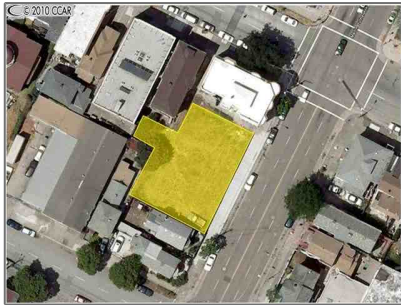

# Lots And Land For Sale

0 Sqft - 913 MARTIN LUTHER KING JR WAY,  
OAKLAND, California 94607-3619

## Basic [Details](#)

Property Type:	<b>Lots And Land</b>
Listing Type:	<b>For Sale</b>
Listing ID:	<b>40937582</b>
Price:	<b>\$495,000</b>
Bedrooms:	<b>0</b>
Bathrooms:	<b>0</b>
Half Bathrooms:	<b>0</b>
Square Footage:	<b>0 Sqft</b>
Year Built:	<b>0</b>
Lot Area:	<b>8,664 Sqft</b>