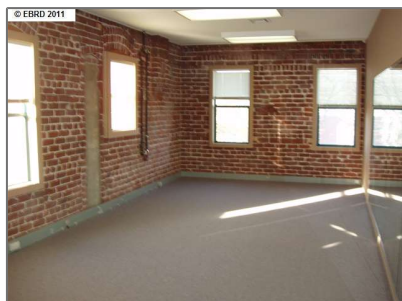

# Comm Industrial For Lease For Rent

6,300 Sqft - 160 3RD ST, PITTSBURG, California  
94565-2209

Square Footage: **6,300 Sqft**

Year Built: **1925**

Lot Area: **6,300 Sqft**