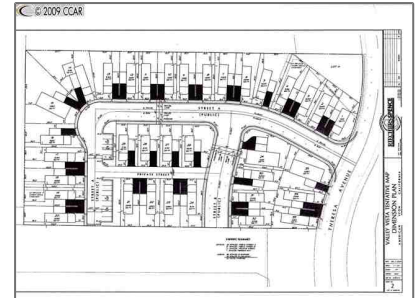

# Lots And Land For Sale

0 Sqft - 31 Theresa Ave, OTHER - SEE REMARKS,  
California 94503

## Basic [Details](#)

Property Type:	<b>Lots And Land</b>
Listing Type:	<b>For Sale</b>
Listing ID:	<b>40937374</b>
Price:	<b>\$1,000,000</b>
Bedrooms:	<b>0</b>
Bathrooms:	<b>0</b>
Half Bathrooms:	<b>0</b>
Square Footage:	<b>0 Sqft</b>
Year Built:	<b>0</b>
Lot Area:	<b>167,432 Sqft</b>

## Address [Map](#)

Country:	<b>US</b>
State:	<b>CA</b>
County:	<b>Other</b>
City:	<b>OTHER - SEE REMARKS</b>
Zipcode:	<b>94503</b>
Street:	<b>Theresa Ave</b>