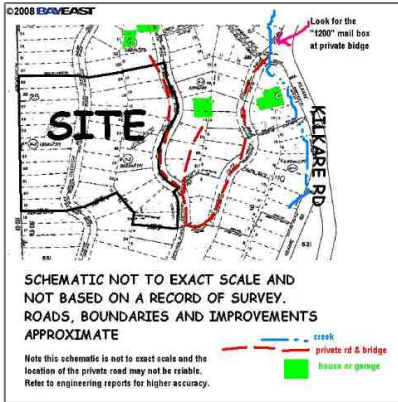

Lots And Land For Sale

0 Sqft - 1196 KILKARE RD, SUNOL, California
94586-9425

Basic Details

Property Type:	Lots And Land
Listing Type:	For Sale
Listing ID:	40937267
Price:	\$399,000
Bedrooms:	0
Bathrooms:	0
Half Bathrooms:	0
Square Footage:	0 Sqft
Year Built:	0
Lot Area:	221,285 Sqft

Address Map

Country:	US
State:	CA
County:	Alameda
City:	SUNOL
Zipcode:	94586-9425
Street:	KILKARE RD

Features

View: [Hills, Wooded, Ridge](#)

Street Number: **1196**

Floor Number: **0**

Longitude: **W122° 6' 8.1"**