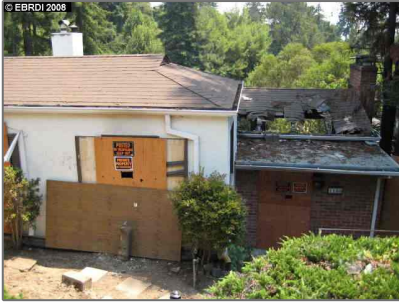

# Lots And Land For Sale

0 Sqft - 1156 KEITH AVE, BERKELEY, California  
94708-1607

## Basic [Details](#)

Property Type:	<b>Lots And Land</b>
Listing Type:	<b>For Sale</b>
Listing ID:	<b>40937257</b>
Price:	<b>\$200,000</b>
Bedrooms:	<b>0</b>
Bathrooms:	<b>0</b>
Half Bathrooms:	<b>0</b>
Square Footage:	<b>0 Sqft</b>
Year Built:	<b>0</b>
Lot Area:	<b>6,000 Sqft</b>