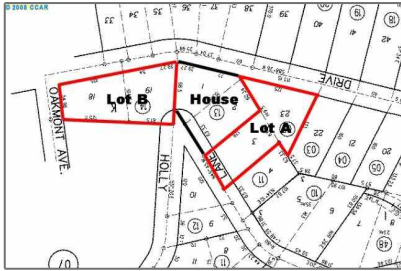

# Lots And Land For Sale

0 Sqft - 212-A CRESCENT DR, ORINDA, California  
94563-2112

## Basic [Details](#)

Property Type:	<b>Lots And Land</b>
Listing Type:	<b>For Sale</b>
Listing ID:	<b>40937226</b>
Price:	<b>\$150,000</b>
Bedrooms:	<b>0</b>
Bathrooms:	<b>0</b>
Half Bathrooms:	<b>0</b>
Square Footage:	<b>0 Sqft</b>
Year Built:	<b>0</b>
Lot Area:	<b>12,350 Sqft</b>

## Address [Map](#)

Country:	<b>US</b>
State:	<b>CA</b>
County:	<b>Contra Costa</b>
City:	<b>ORINDA</b>
Zipcode:	<b>94563-2112</b>
Street:	<b>CRESCENT DR</b>
Street Number:	<b>212-A</b>
Floor Number:	<b>0</b>

## Features

View:

[Hills](#)

Longitude: **W123° 47' 32.8"**

Latitude: **N37° 53' 20.9"**