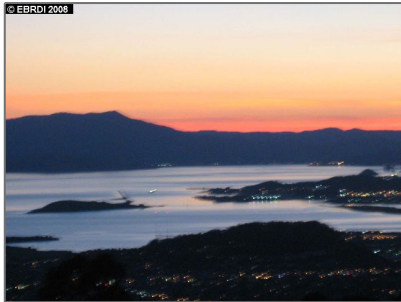

# Lots And Land For Sale

0 Sqft - 0 GRIZZLY PEAK BLVD, BERKELEY,  
California 94708-1124