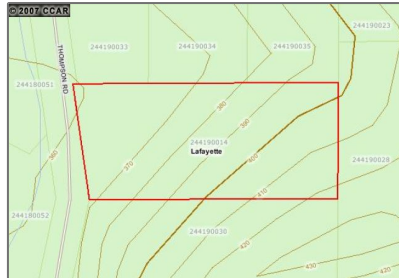

# Lots And Land For Sale

0 Sqft - 0 THOMPSON RD, LAFAYETTE, California  
94549-3132

## Basic [Details](#)

Property Type:	<b>Lots And Land</b>
Listing Type:	<b>For Sale</b>
Listing ID:	<b>40937151</b>
Price:	<b>\$650,000</b>
Bedrooms:	<b>0</b>
Bathrooms:	<b>0</b>
Half Bathrooms:	<b>0</b>
Square Footage:	<b>0 Sqft</b>
Year Built:	<b>0</b>
Lot Area:	<b>43,500 Sqft</b>

## Address [Map](#)

Country:	<b>US</b>
State:	<b>CA</b>
County:	<b>Contra Costa</b>
City:	<b>LAFAYETTE</b>
Zipcode:	<b>94549-3132</b>
Street:	<b>THOMPSON RD</b>
Street Number:	<b>0</b>
Floor Number:	<b>0</b>

## Features

View:

[Hills](#)

Longitude: **W123° 52' 31.7"**

Latitude: **N37° 53' 40.4"**