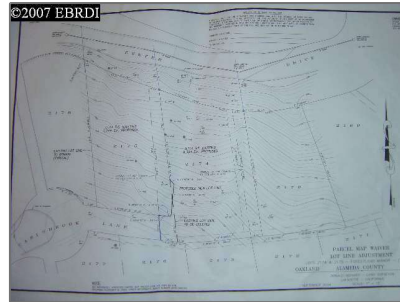

Lots And Land For Sale

0 Sqft - 6568 EXETER DR, OAKLAND, California
94611-1641

Basic [Details](#)

Property Type:	Lots And Land
Listing Type:	For Sale
Listing ID:	40937109
Price:	\$149,000
Bedrooms:	0
Bathrooms:	0
Half Bathrooms:	0
Square Footage:	0 Sqft
Year Built:	0
Lot Area:	7,659 Sqft

Address [Map](#)

Country:	US
State:	CA
County:	Alameda
City:	OAKLAND
Zipcode:	94611-1641
Street:	EXETER DR
Street Number:	6568
Floor Number:	0
Longitude:	W123° 48' 36.1"
Latitude:	N37° 49' 41.9"

Agent [Info](#)