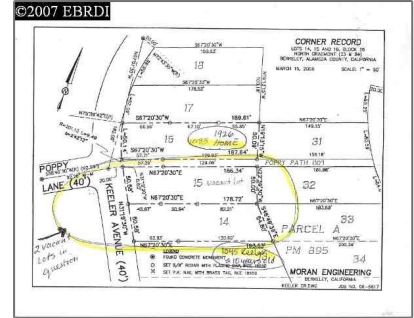

Lots And Land For Sale

0 Sqft - 0 KEELER AVE, BERKELEY, California
94708-1321

Basic Details

Property Type:	Lots And Land
Listing Type:	For Sale
Listing ID:	40937103
Price:	\$420,000
Bedrooms:	0
Bathrooms:	0
Half Bathrooms:	0
Square Footage:	0 Sqft
Year Built:	0
Lot Area:	0 Sqft

Address Map

Country:	US
State:	CA
County:	Alameda
City:	BERKELEY
Zipcode:	94708-1321
Street:	KEELER AVE
Street Number:	0
Floor Number:	0
Longitude:	W123° 44' 11.2"
Latitude:	N37° 53' 51.8"

Agent Info

✉ ashwin@plexoware.com