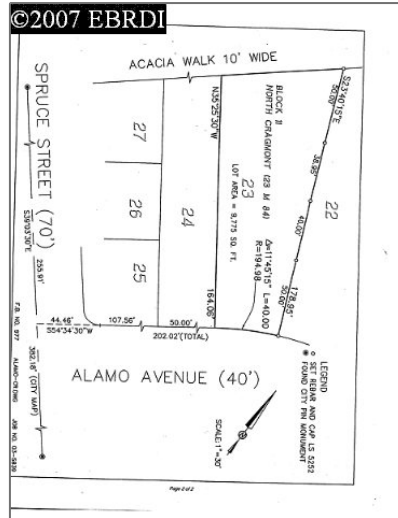

Lots And Land For Sale

0 Sqft - 0 ALAMO AVE, BERKELEY, California
94708-1327

Basic [Details](#)

Property Type:	Lots And Land
Listing Type:	For Sale
Listing ID:	40937033
Price:	\$415,000
Bedrooms:	0
Bathrooms:	0
Half Bathrooms:	0
Square Footage:	0 Sqft
Year Built:	0
Lot Area:	9,775 Sqft

Features

View:

[Wooded](#)

Address [Map](#)

Country:	US
State:	CA
County:	Alameda
City:	BERKELEY
Zipcode:	94708-1327

Street: **ALAMO AVE**

Street Number: **0**

Floor Number: **0**

Longitude: **W123° 43' 50.7"**

Latitude: **N37° 53' 57.4"**

Agent [Info](#)

✉ ashwin@plexoware.com

-
