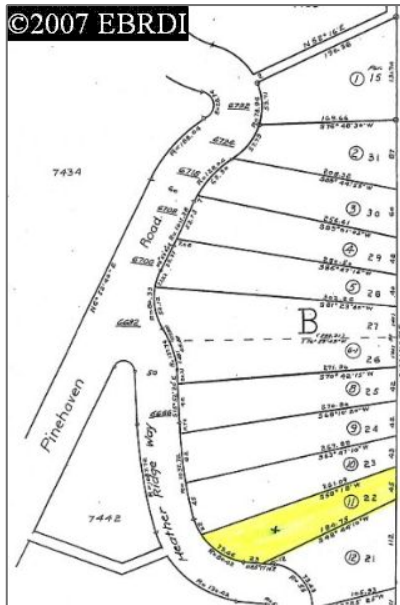

Lots And Land For Sale

0 Sqft - 0 HEATHER RIDGE WAY, OAKLAND,
California 94611-1205

Basic [Details](#)

Property Type:	Lots And Land
Listing Type:	For Sale
Listing ID:	40937028
Price:	\$190,000
Bedrooms:	0
Bathrooms:	0
Half Bathrooms:	0
Square Footage:	0 Sqft
Year Built:	0
Lot Area:	10,031 Sqft

Address [Map](#)

Country:	US
State:	CA
County:	Alameda

Features

View:

[Canyon, Hills, Valley,
Wooded, Greenbelt,
Forest](#)

City: **OAKLAND**

Zipcode: **94611-1205**

Street: **HEATHER RIDGE
WAY**

Street Number: **0**

Floor Number: **0**

Longitude: **W123° 47' 32.5"**

Latitude: **N37° 50' 39.7"**

Agent [Info](#)

✉ ashwin@plexoware.com

-
