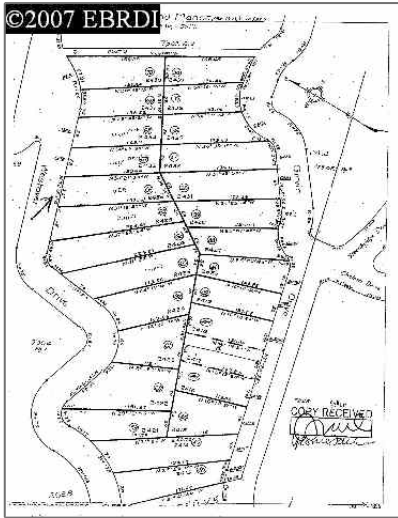

Lots And Land For Sale

0 Sqft - 0 WESTOVER DR lot 2430, OAKLAND,
California 94611

Basic [Details](#)

Property Type: **Lots And Land**

Listing Type: **For Sale**

Listing ID: **40936940**

Price: **\$125,000**

Bedrooms: **0**

Bathrooms: **0**

Half Bathrooms: **0**

Square Footage: **0 Sqft**

Year Built: **0**

Lot Area: **8,658 Sqft**

Address [Map](#)

Country: **US**

State: **CA**

County: **Alameda**

City: **OAKLAND**

Zipcode: **94611**

Features

View:

[Canyon](#)

Street: **WESTOVER DR lot
2430**