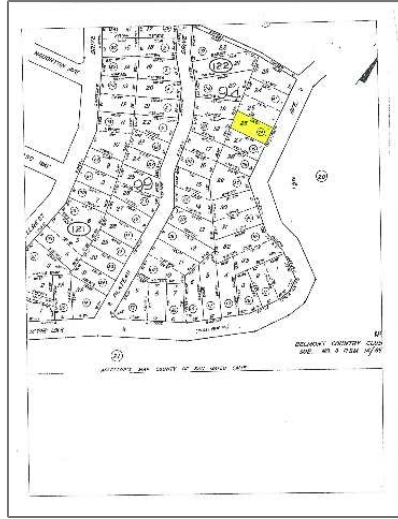

Lots And Land For Sale

0 Sqft - 0000 Upper Lock Drive, BELMONT,
California 94402

Basic [Details](#)

Property Type: **Lots And Land**

Listing Type: **For Sale**

Listing ID: **40936870**

Price: **\$25,000**

Bedrooms: **0**

Bathrooms: **0**

Half Bathrooms: **0**

Square Footage: **0 Sqft**

Year Built: **0**

Lot Area: **5,450 Sqft**

Features

View:

[Canyon, City Lights,
Greenbelt](#)

Address [Map](#)

Country: **US**

State: **CA**

City: **BELMONT**

Zipcode: **94402**

Street: **Upper Lock Drive**

Street Number: **0000**

Floor Number: **0**