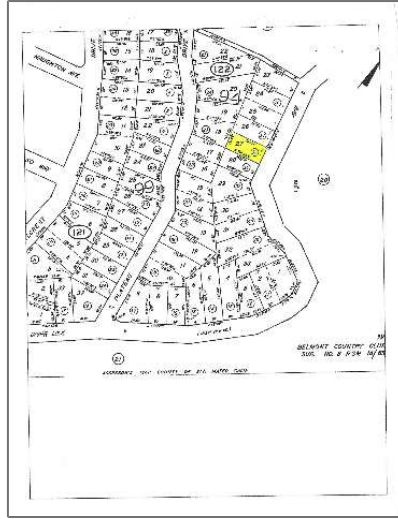

# Lots And Land For Sale

0 Sqft - 0000 Upper Lock Ave, BELMONT,  
California 94002

## Basic [Details](#)

Property Type: **Lots And Land**

Listing Type: **For Sale**

Listing ID: **40936869**

Price: **\$25,000**

Bedrooms: **0**

Bathrooms: **0**

Half Bathrooms: **0**

Square Footage: **0 Sqft**

Year Built: **0**

Lot Area: **5,300 Sqft**

## Address [Map](#)

Country: **US**

State: **CA**

County: **Other**

City: **BELMONT**

Zipcode: **94002**

Street: **Upper Lock Ave**

Street Number: **0000**