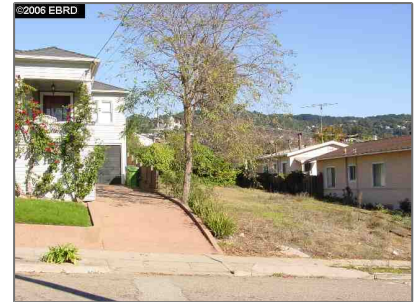

Lots And Land For Sale

0 Sqft - 2542 SCENIC AVE, OAKLAND, California
94602-3025

Basic [Details](#)

Property Type:	Lots And Land
Listing Type:	For Sale
Listing ID:	40936774
Price:	\$279,000
Bedrooms:	0
Bathrooms:	0
Half Bathrooms:	0
Square Footage:	0 Sqft
Year Built:	0
Lot Area:	4,400 Sqft

Address [Map](#)

Country:	US
State:	CA
County:	Alameda
City:	OAKLAND
Zipcode:	94602-3025
Street:	SCENIC AVE
Street Number:	2542
Floor Number:	0
Longitude:	W123° 47' 25.7"
Latitude:	N37° 48' 4.5"

Agent [Info](#)