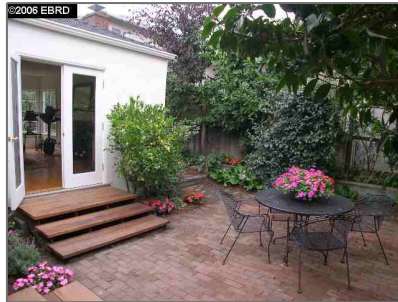

# Lots And Land For Sale

0 Sqft - 1151 GRIZZLY PEAK BLVD, BERKELEY,  
California 94708-1739

## Basic [Details](#)

Property Type:	<b>Lots And Land</b>
Listing Type:	<b>For Sale</b>
Listing ID:	<b>40936718</b>
Price:	<b>\$790,000</b>
Bedrooms:	<b>0</b>
Bathrooms:	<b>0</b>
Half Bathrooms:	<b>0</b>
Square Footage:	<b>0 Sqft</b>
Year Built:	<b>0</b>
Lot Area:	<b>7,315 Sqft</b>