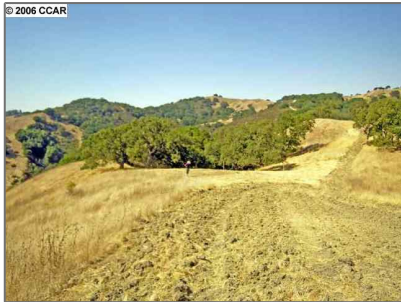

# Lots And Land For Sale

0 Sqft - 0 END OF MONTICELLO ROAD,  
LAFAYETTE, California 94549

## Basic [Details](#)

Property Type:	<b>Lots And Land</b>
Listing Type:	<b>For Sale</b>
Listing ID:	<b>40936682</b>
Price:	<b>\$2,400,000</b>
Bedrooms:	<b>0</b>
Bathrooms:	<b>0</b>
Half Bathrooms:	<b>0</b>
Square Footage:	<b>0 Sqft</b>
Year Built:	<b>0</b>
Lot Area:	<b>676,051 Sqft</b>

## Features

View:

[Panoramic, Hills, Valley,  
Lake, Park, Ridge](#)

Floor Number: **0**

Longitude: **W123° 52' 37.4"**

Latitude: **N37° 54' 11.4"**