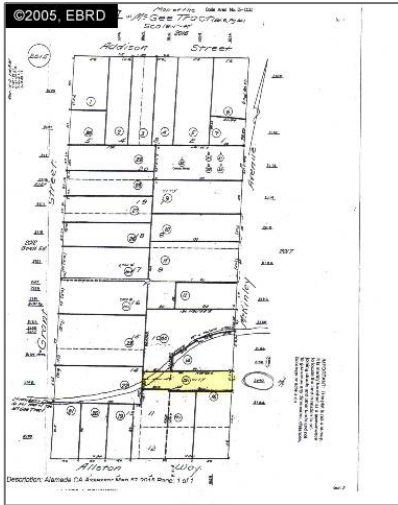

Lots And Land For Sale

0 Sqft - 2140 McKinley Avenue, BERKELEY,
California 94703

Basic Details

Property Type:	Lots And Land
Listing Type:	For Sale
Listing ID:	40936473
Price:	\$396,000
Bedrooms:	0
Bathrooms:	0
Half Bathrooms:	0
Square Footage:	0 Sqft
Year Built:	0
Lot Area:	3,900 Sqft

Address Map

Country:	US
State:	CA
County:	Alameda
City:	BERKELEY
Zipcode:	94703
Street:	McKinley Avenue
Street Number:	2140
Floor Number:	0
Longitude:	W123° 43' 32.8"
Latitude:	N37° 52' 8.4"

Agent Info

✉ ashwin@plexoware.com