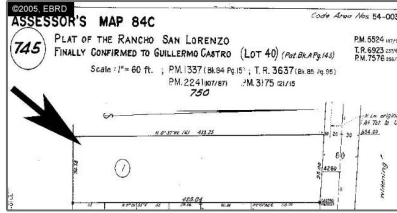

## Basic Details

Property Type:	<b>Lots And Land</b>
Listing Type:	<b>For Sale</b>
Listing ID:	<b>40936443</b>
Price:	<b>\$1,498,888</b>
Bedrooms:	<b>0</b>
Bathrooms:	<b>0</b>
Half Bathrooms:	<b>0</b>
Square Footage:	<b>0 Sqft</b>
Year Built:	<b>0</b>
Lot Area:	<b>40,755 Sqft</b>

## Address Map

Country:	<b>US</b>
State:	<b>CA</b>
County:	<b>Alameda</b>
City:	<b>CASTRO VALLEY</b>
Zipcode:	<b>94546-3507</b>
Street:	<b>HEYER AVE</b>
Street Number:	<b>4269</b>
Floor Number:	<b>0</b>
Longitude:	<b>W123° 55' 42.8"</b>
Latitude:	<b>N37° 42' 14.6"</b>