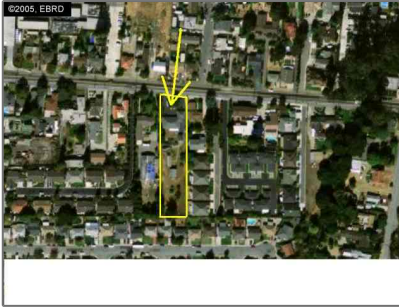

# Lots And Land For Sale

0 Sqft - 4269 HEYER AVE, CASTRO VALLEY,  
California 94546-3507

## Basic Details

Property Type:	<b>Lots And Land</b>
Listing Type:	<b>For Sale</b>
Listing ID:	<b>40936443</b>
Price:	<b>\$1,498,888</b>
Bedrooms:	<b>0</b>
Bathrooms:	<b>0</b>
Half Bathrooms:	<b>0</b>
Square Footage:	<b>0 Sqft</b>
Year Built:	<b>0</b>
Lot Area:	<b>40,755 Sqft</b>

## Address Map

Country:	<b>US</b>
State:	<b>CA</b>
County:	<b>Alameda</b>
City:	<b>CASTRO VALLEY</b>
Zipcode:	<b>94546-3507</b>
Street:	<b>HEYER AVE</b>
Street Number:	<b>4269</b>
Floor Number:	<b>0</b>
Longitude:	<b>W123° 55' 42.8"</b>
Latitude:	<b>N37° 42' 14.6"</b>