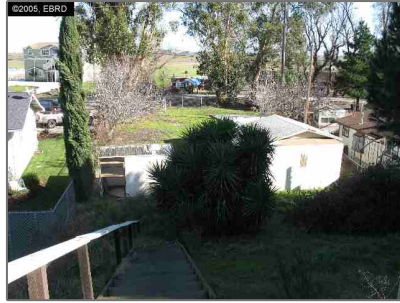

# Lots And Land For Sale

0 Sqft - 1662 TAYLOR RD, BETHEL ISLAND,  
California 94511

## Address [Map](#)

Country:	<b>US</b>
State:	<b>CA</b>
County:	<b>Contra Costa</b>
City:	<b>BETHEL ISLAND</b>
Zipcode:	<b>94511</b>
Street:	<b>TAYLOR RD</b>
Street Number:	<b>1662</b>
Floor Number:	<b>0</b>
Longitude:	<b>W122° 20' 8.1"</b>
Latitude:	<b>N38° 1' 45.3"</b>